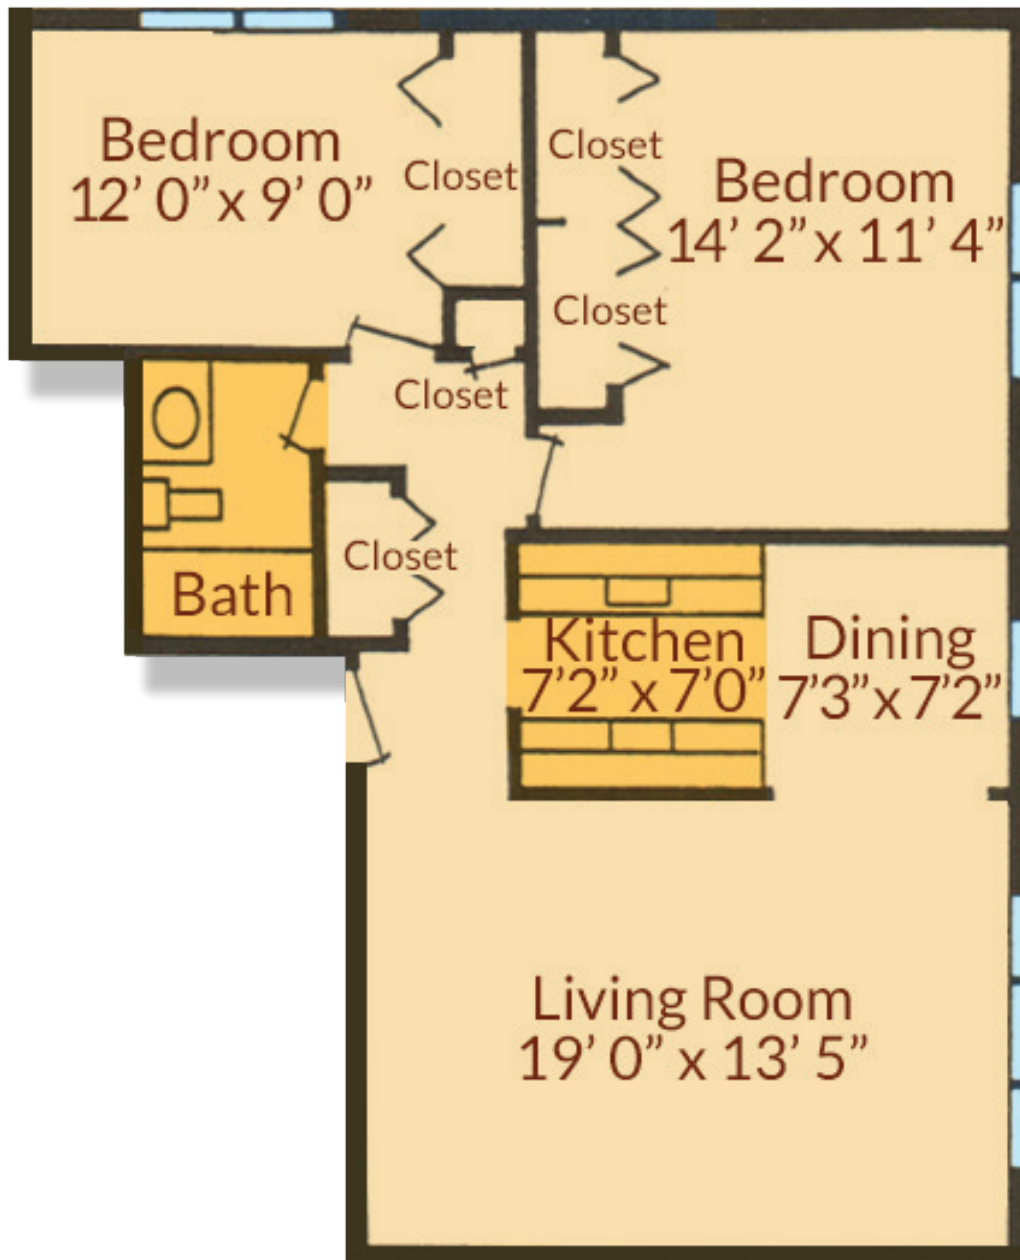

## TWO BEDROOM

TYPE - C  
Number of Rooms: 4 1/2  
980 Square Feet

## TWO BEDROOM

TYPE - I  
Number of Rooms: 4 1/2  
1,132 Square Feet